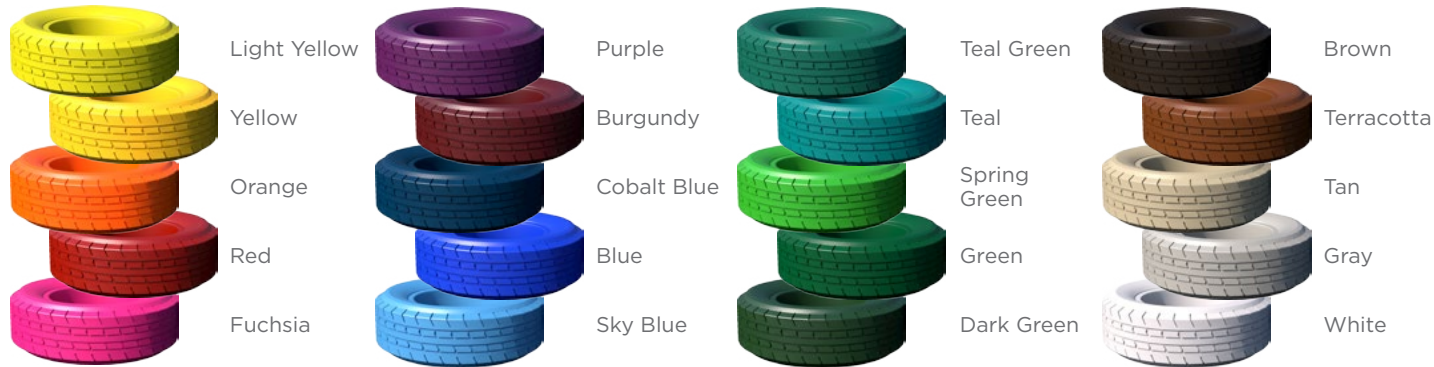

Choose from these great colors to receive an **additional 5% off your purchase!** Hurry! Supplies are limited.

Panel Colors

-  Tan/White/Tan
-  Yellow/White /Yellow
-  Orange/White/Orange
-  Burgundy/White/Burgundy
-  Purple/White/Purple
-  Teal/White/Teal

Powder Coat/Metal Colors

- | | | |
|---|---|---|
|  Brite Red |  Tudor Brown |  Light Stone |
|  Evergreen |  Mansard Brown |  Clay |
|  Hartford Green |  Litchfield Brown |  Ash Gray |
|  Forest Green |  Patrician Bronze |  Silver Metallic |
|  Litchfield Teal |  Adobe Tan |  Charcoal |
|  Regal Blue |  Surrey Beige |  Truck Black |
|  Brandywine |  Ivory |  Regal White |

Additional 5% is first come, first serve and will not be extended once color stock is no longer available. Discount does not apply to site amenities.

Standard Color Options

Roto-Molded Plastic

Panel Colors