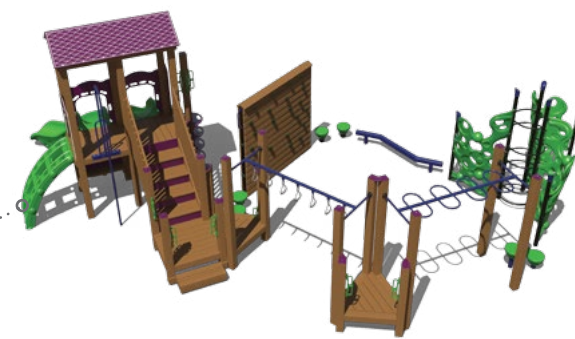

REG. \$31,289

FEATURED IN:

Party
with cedar recycled
decks and posts

Ages 5-12

OPEN SPIRAL SLIDE

SCAN OR CLICK HERE!
to learn more

R3-20137-1 **SAVE \$10,951!**

Capacity	Structure Size	Use Zone	Fall Height	Timber Count	ADA
34-39	30' x 22'	42' x 34'	7'	32	✓

Sale Ends March 11, 2016

SALE PRICE

\$24,294

REG. \$37,376

FEATURED IN:

Outer Space
with cedar recycled
decks and posts

Ages 5-12

CHAIN LINK CLIMBER