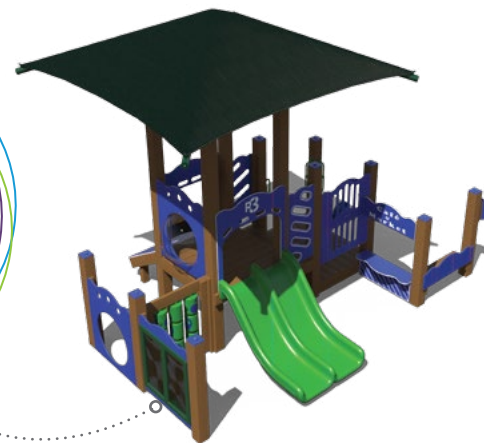

Capacity	Structure Size	Use Zone	Fall Height	Timber Count	ADA
13-18	12' x 17'	24' x 29'	3'	22	✓

Sale Ends March 11, 2016