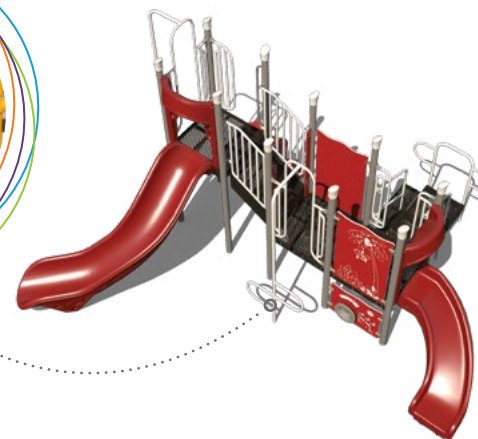

Ages 5-12

SCAN OR CLICK HERE!
to learn more

TREE CLIMBER

PS3-32599 **SAVE \$5,958!**

Capacity	Structure Size	Use Zone	Fall Height	Timber Count	ADA
21-26	20' x 17'	32' x 29'	5'	26	✓

Sale Ends March 11, 2016