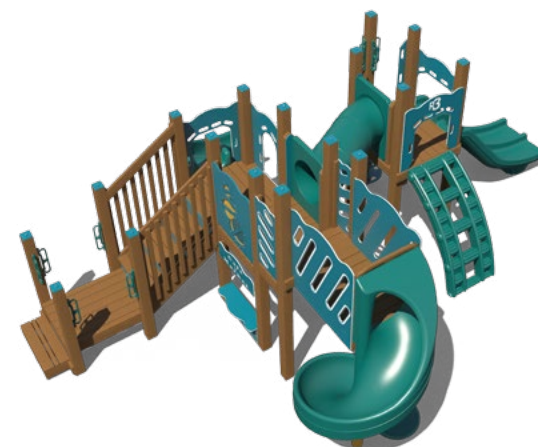

Ages 2-12

90° CURVE SLIDE

SCAN OR CLICK HERE!
to learn more

R3-20183 **SAVE \$8,972!**

Capacity	Structure Size	Use Zone	Fall Height	Timber Count	ADA
25-30	29' x 22'	41' x 34'	6'	31	✓

Sale Ends March 11, 2016