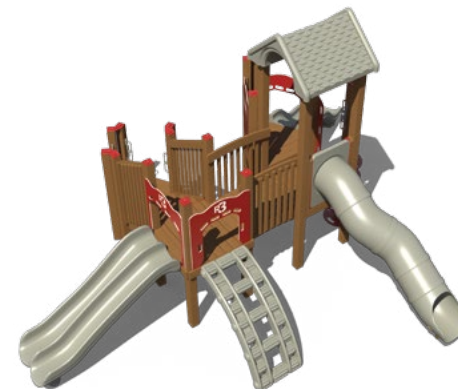

SALE PRICE

$15,022

REG. $23,111

FEATURED IN:

Hot Rod
with cedar recycled
decks and posts

Ages 5-12

WAVE SLIDE

SCAN OR CLICK HERE!
to learn more

R3-20185 **SAVE $8,089!**

Capacity	Structure Size	Use Zone	Fall Height	Timber Count	ADA
16-21	21' x 27'	33' x 39'	5'	31	✓

Sale Ends March 11, 2016